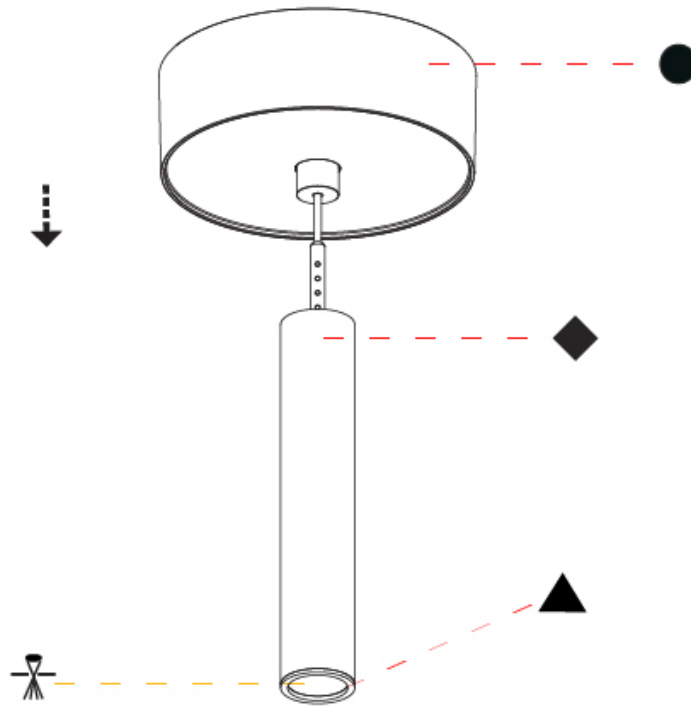

Shape: Cylinder
 Diameter (mm): 28
 Diameter (in): 1 1/8
 Height (mm): 150
 Height (in): 5 7/8
 Max. Overall Height (mm): 2150
 Max. Overall Height (in): 84 3/8
 Light Distribution: Downlight
 Weight (kg): 0.422
 Weight (lbs): 0.93
 Fixture Finish: [SSR / BKV / CWI / CRY / HAB / UFT / ITA / RUA / FTG / MYG / LOD / PUS / FRO / FUP / KIA / POP / BLS / SPG / MEY / GOH / GUM / CHC / COM / ABZ / JAG / OBR / MOS / ROR](#)
 Fixture Material: Aluminum
 Cable Details: [2000mm or 4000mm Black Cable](#)

PHYSICAL

Shape: Cylinder
 Diameter (mm): 28
 Diameter (in): 1 1/8
 Height (mm): 150
 Height (in): 5 7/8
 Max. Overall Height (mm): 2150
 Max. Overall Height (in): 84 5/8
 Min. Recessing Depth (mm): 75
 Min. Recessing Depth (in): 2 15/16
 Light Distribution: Downlight
 Weight (kg): 0.422
 Weight (lbs): .930
 Diffuser: Shine Ring - Opal / Yellow / Orange / Red / Blue / Green
 Fixture Finish: SSR / BKV / CWI / CRY / HAB / UFT / ITA / RUA / FTG / MYG / LOD / PUS / FRO / FUP / KIA / POP / BLS / SPG / MEY / GOH / GUM / CHC / COM / ABZ / JAG / OBR / MOS / ROR
 Fixture Material: Aluminum
 Cable Details: 2000mm or 4000mm Black Cable
 Cut-out Measurements: 68mm / 2 11/16"

Shape: Cylinder
 Diameter (mm): 28
 Diameter (in): 1 1/8
 Height (mm): 150
 Height (in): 11 13/16
 Max. Overall Height (mm): 2150
 Max. Overall Height (in): 84 5/8
 Light Distribution: Downlight
 Weight (kg): 0.422
 Weight (lbs): 0.93
 Diffuser: Shine Ring - Opal / Yellow / Orange / Red / Blue / Green
 Fixture Finish: SSR / BKV / CWI / CRY / HAB / UFT / ITA / RUA / FTG / MYG / LOD / PUS / FRO / FUP / KIA / POP / BLS / SPG / MEY / GOH / GUM / CHC / COM / ABZ / JAG / OBR / MOS / ROR
 Fixture Material: Aluminum
 Cable Details: 2000mm or 4000mm Cable - Color 01 to 10

OPTICAL

Optic°: 24 / 32 / 58

RATINGS AND CERTIFICATIONS

Certified By: Certified for North American Standards
 IP rating: IP20

HANGOVER PLUG SHINE MONOPOINT SURFACE CANOPY SUSPENSION

A30847-

PROJECT
TYPE
SPECIFIER
QUANTITY
DATE